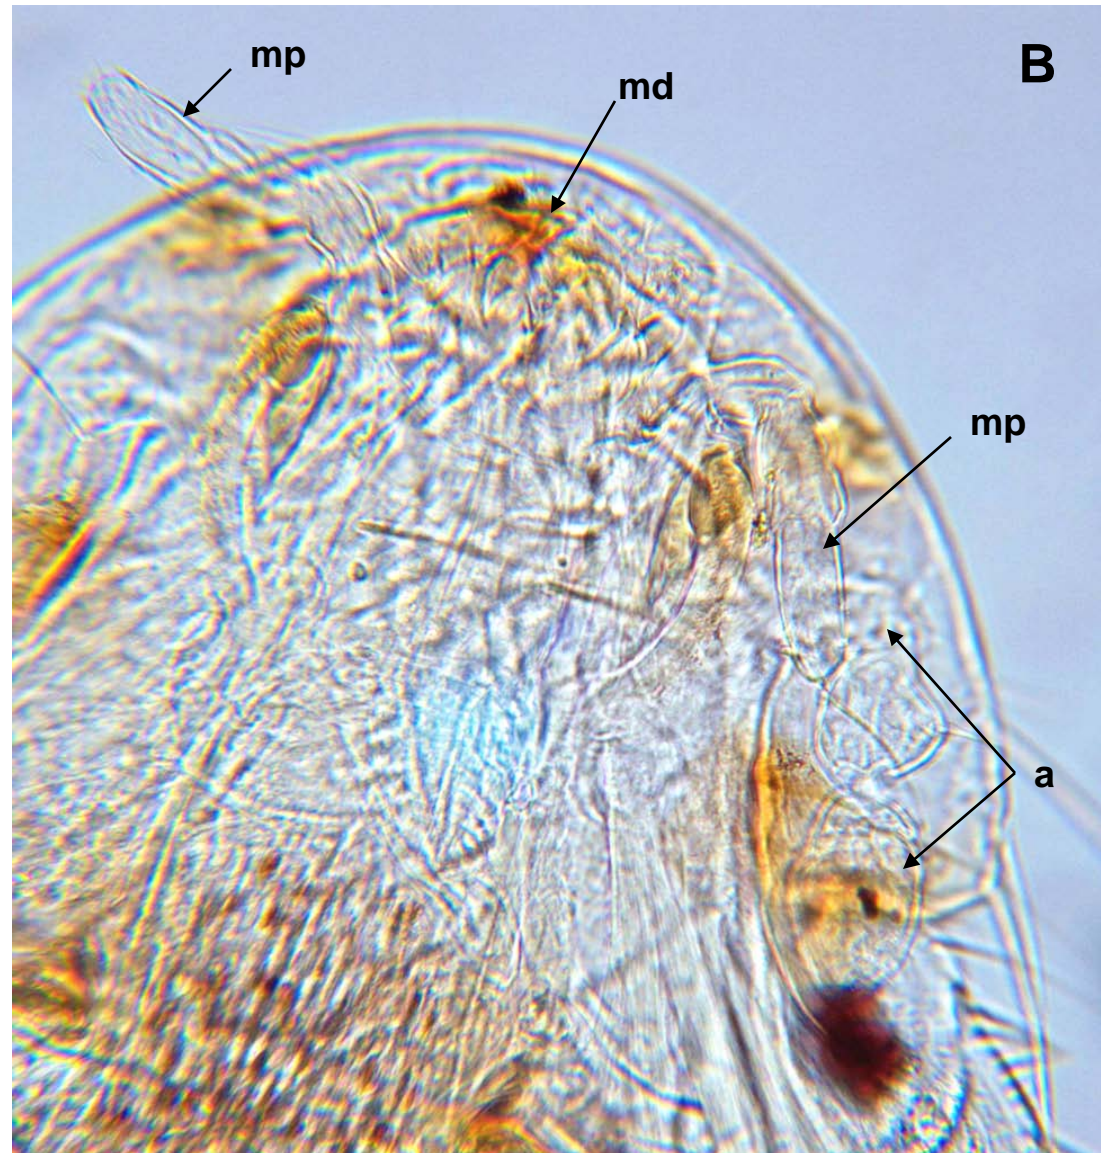

*Pseudomenopon* sp. (nymph?) Box in A enlarged in B. Legend: a, antenna; md, mandibles; mp, maxillary palp.

*Pseudomenopon* sp.; median tip of gular plate (white arrows)?